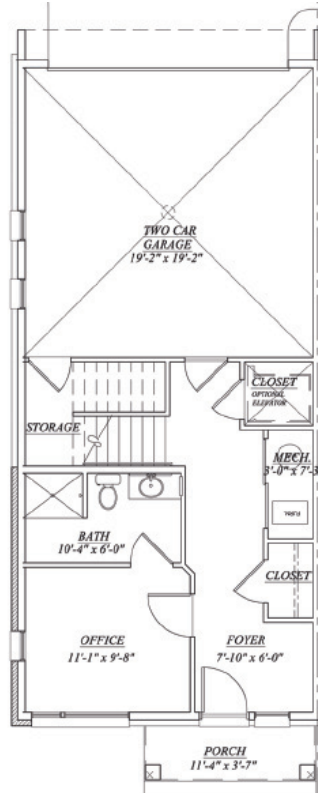

Lakeview Townhomes Unit A

- Three-story townhome with balcony terrace and expandable deck
- 2-car attached garage
- 2 bedroom plus office
- 3-1/2 bathroom
- 2,425 total sq. ft.

Ground Level Plan

Second Level Plan

Third Level Plan

Roof Plan