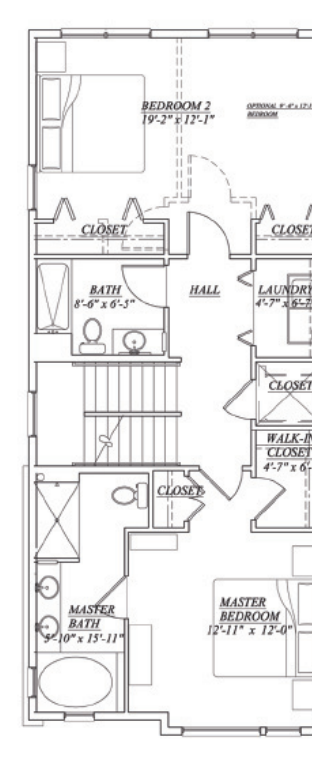

Lakeview Townhomes Unit A

- Three-story townhome with balcony terrace and expandable deck
- 2-car attached garage
- 2 bedroom plus office
- 3-1/2 bathroom
- 2,425 total sq. ft.

Ground Level Plan

Second Level Plan

Third Level Plan

Roof Plan