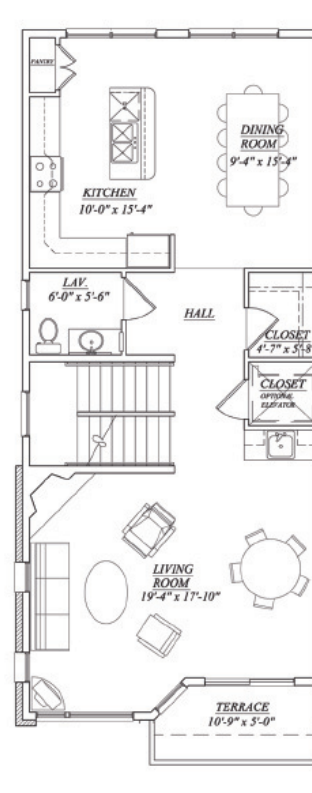

Lakeview Townhomes Unit A

- Three-story townhome with balcony terrace and expandable deck
- 2-car attached garage
- 2 bedroom plus office
- 3-1/2 bathroom
- 2,425 total sq. ft.

Ground Level Plan

Second Level Plan

Third Level Plan

Roof Plan