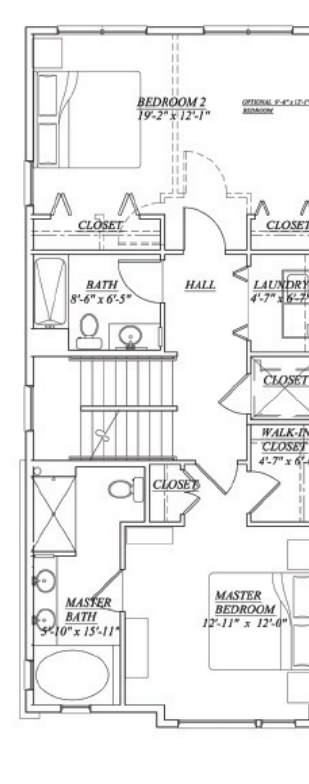

Lakeview Townhomes Unit B & C

- Three-story town-home with balcony terrace and expandable deck
- 2-car attached garage
- 2 bedroom plus office
- 3-1/2 bathroom
- 2,425 total sq. ft.

Ground Level Plan

Second Level Plan

Third Level Plan

Roof Plan