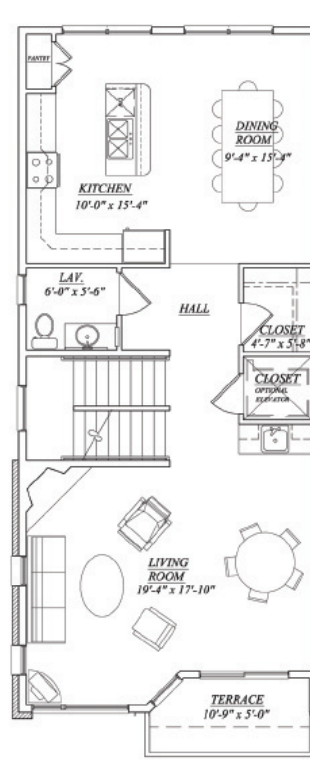

Lakeview Townhomes Unit B & C

- Three-story town-home with balcony terrace and expandable deck
- 2-car attached garage
- 2 bedroom plus office
- 3-1/2 bathroom
- 2,425 total sq. ft.

Ground Level Plan

Second Level Plan

Third Level Plan

Roof Plan