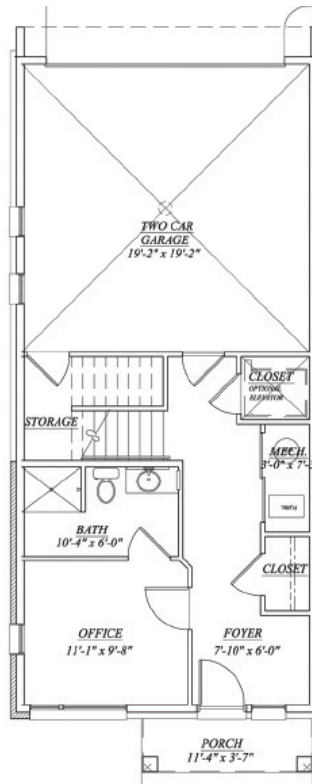

Lakeview Townhomes Unit B & C

- Three-story town-home with balcony terrace and expandable deck
- 2-car attached garage
- 2 bedroom plus office
- 3-1/2 bathroom
- 2,425 total sq. ft.

Ground Level Plan

Second Level Plan

Third Level Plan

Roof Plan