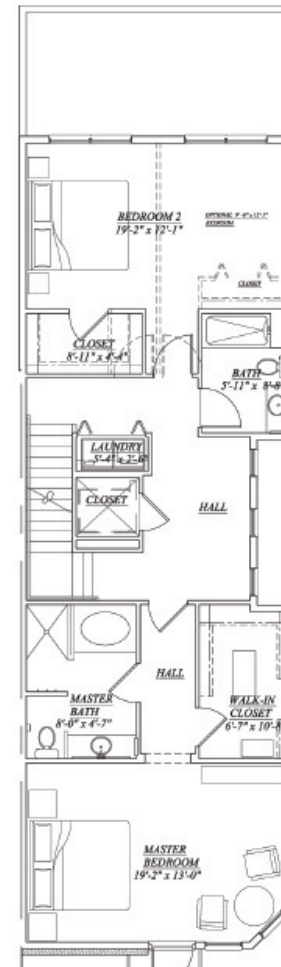

# Lakeview Townhomes D

- Three-story town-home with balcony terrace and deck

- 2-car attached garage

- 2 bedroom plus office (option for 3rd bedroom)

- 2 Full baths and 2 half baths

- 2,900 total sq. ft.

Ground Level Plan

Second Level Plan

Third Level Plan

Roof Plan