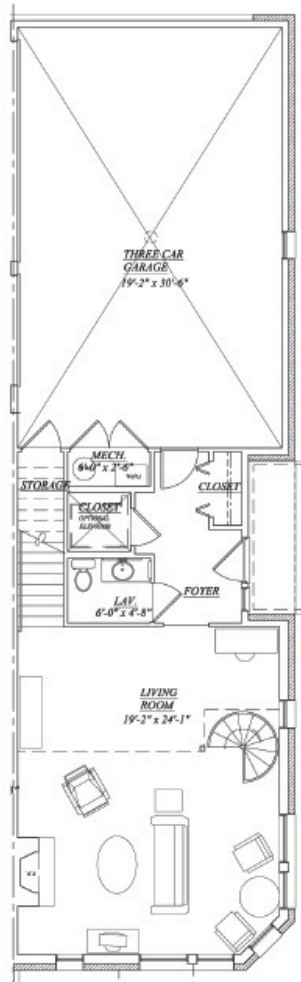

# Lakeview Townhomes D

- Three-story town-home with balcony terrace and deck

- 2-car attached garage

- 2 bedroom plus office (option for 3rd bedroom)

- 2 Full baths and 2 half baths

- 2,900 total sq. ft.

Ground Level Plan

Second Level Plan

Third Level Plan

Roof Plan