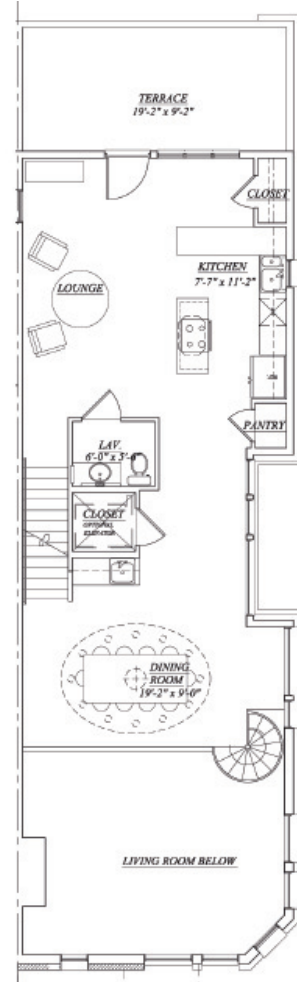

# Lakeview Townhomes D

- Three-story town-home with balcony terrace and deck

- 2-car attached garage

- 2 bedroom plus office (option for 3rd bedroom)

- 2 Full baths and 2 half baths

- 2,900 total sq. ft.

Ground Level Plan

Second Level Plan

Third Level Plan

Roof Plan